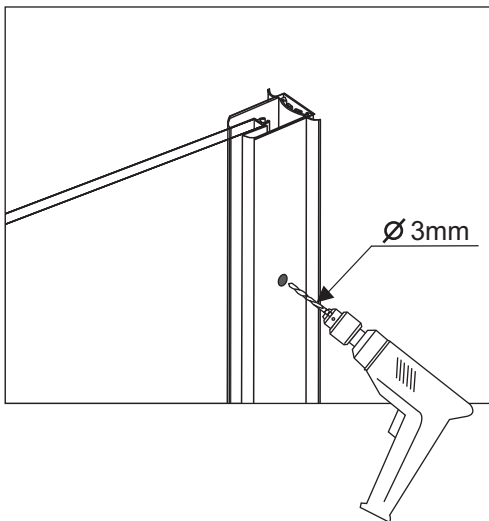

PF-006 SIDE PANEL

Installation instructions

SIZE:70*190CM
80*190CM

Installation instructions

TOOLS REQUIRED(NOT SUPPLIED)

when you're ready to start,make sure that you have the following tools to hand,plenty of space and a clean dry area for assembly.

Two people are needed. Please note:although these instructions are comprehensive,We always recommend that a technically competent installer should undertake installation.

Drill bit to suit wall type
4mm

Installation instructions

4PCS

4PCS

4PCS

1PCS

Installation instructions

Installation instructions

Installation instructions