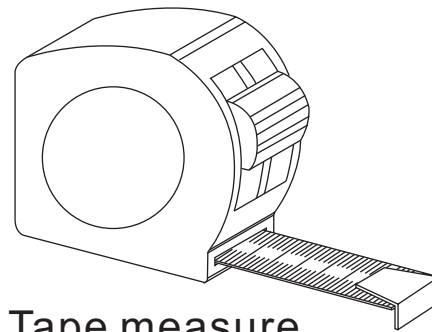

PF-006 SIDE PANEL

Installation instructions

SIZE:70*190CM
80*190CM

Installation instructions

TOOLS REQUIRED(NOT SUPPLIED)

when you're ready to start,make sure that you have the following tools to hand,plenty of space and a clean dry area for assembly.

Two people are needed. Please note:although these instructions are comprehensive,We always recommend that a technically competent installer should undertake installation.

Drill bit to suit wall type
4mm

Power drill

Silicone

Tape measure

Forfex

Rubber Mallet

Pencil

Magnetic cross head screw driver

Level