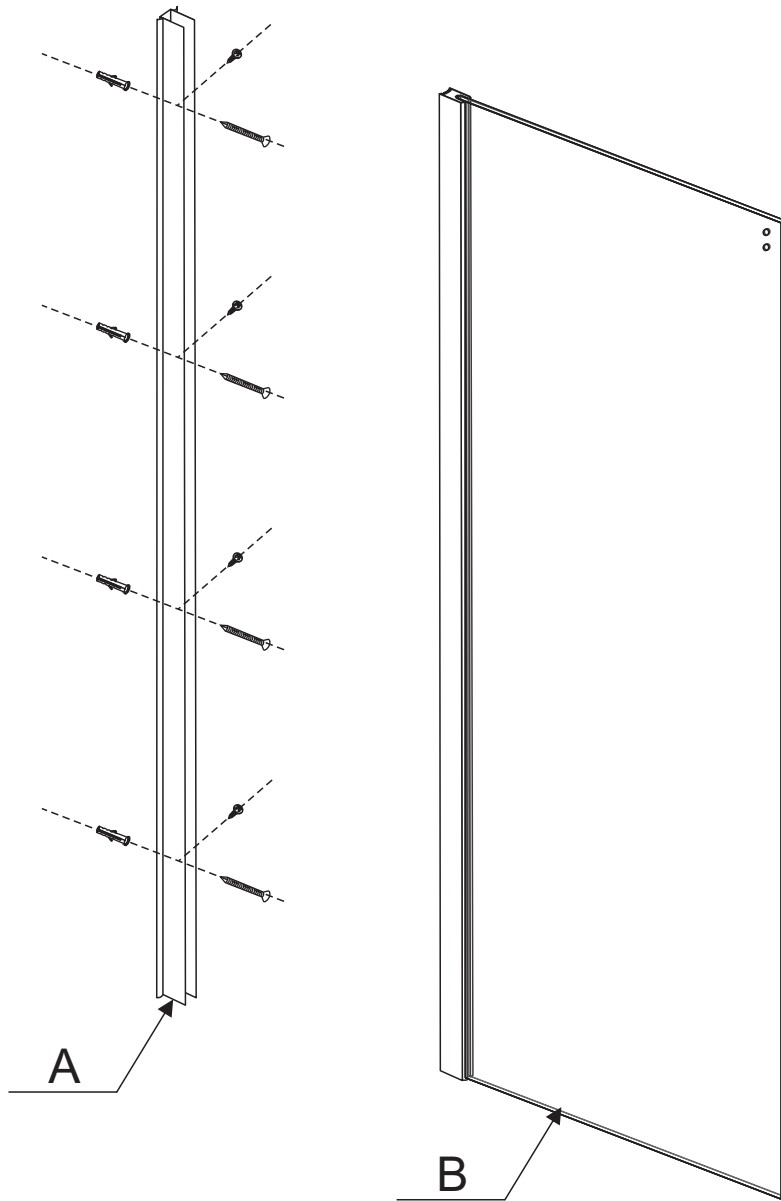

Installation instructions

4PCS

4PCS

4PCS

1PCS