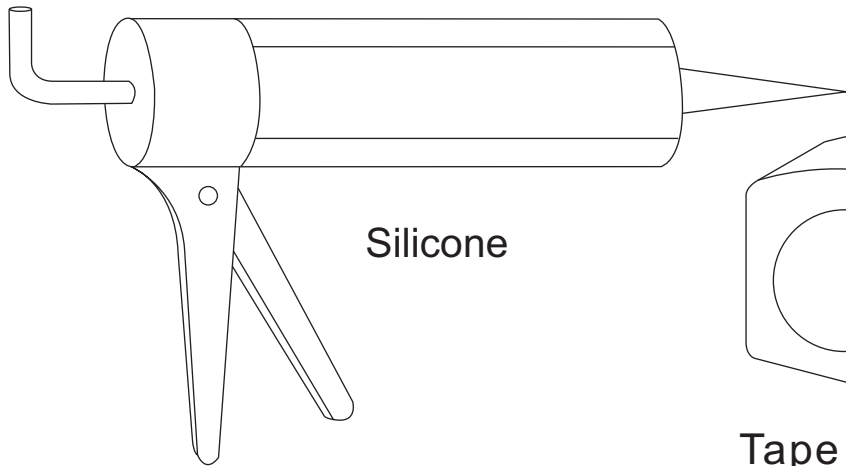

PF-006 SIDE PANEL

Installation instructions

SIZE:70*190CM
80*190CM

Installation instructions

TOOLS REQUIRED(NOT SUPPLIED)

when you're ready to start,make sure that you have the following tools to hand,plenty of space and a clean dry area for assembly.

Two people are needed. Please note:although these instructions are comprehensive,We always recommend that a technically competent installer should undertake installation.

Drill bit to suit wall type
4mm

Power drill

Silicone

Tape measure

Forfex

Rubber Mallet

Pencil

Magnetic cross head screw driver

Level