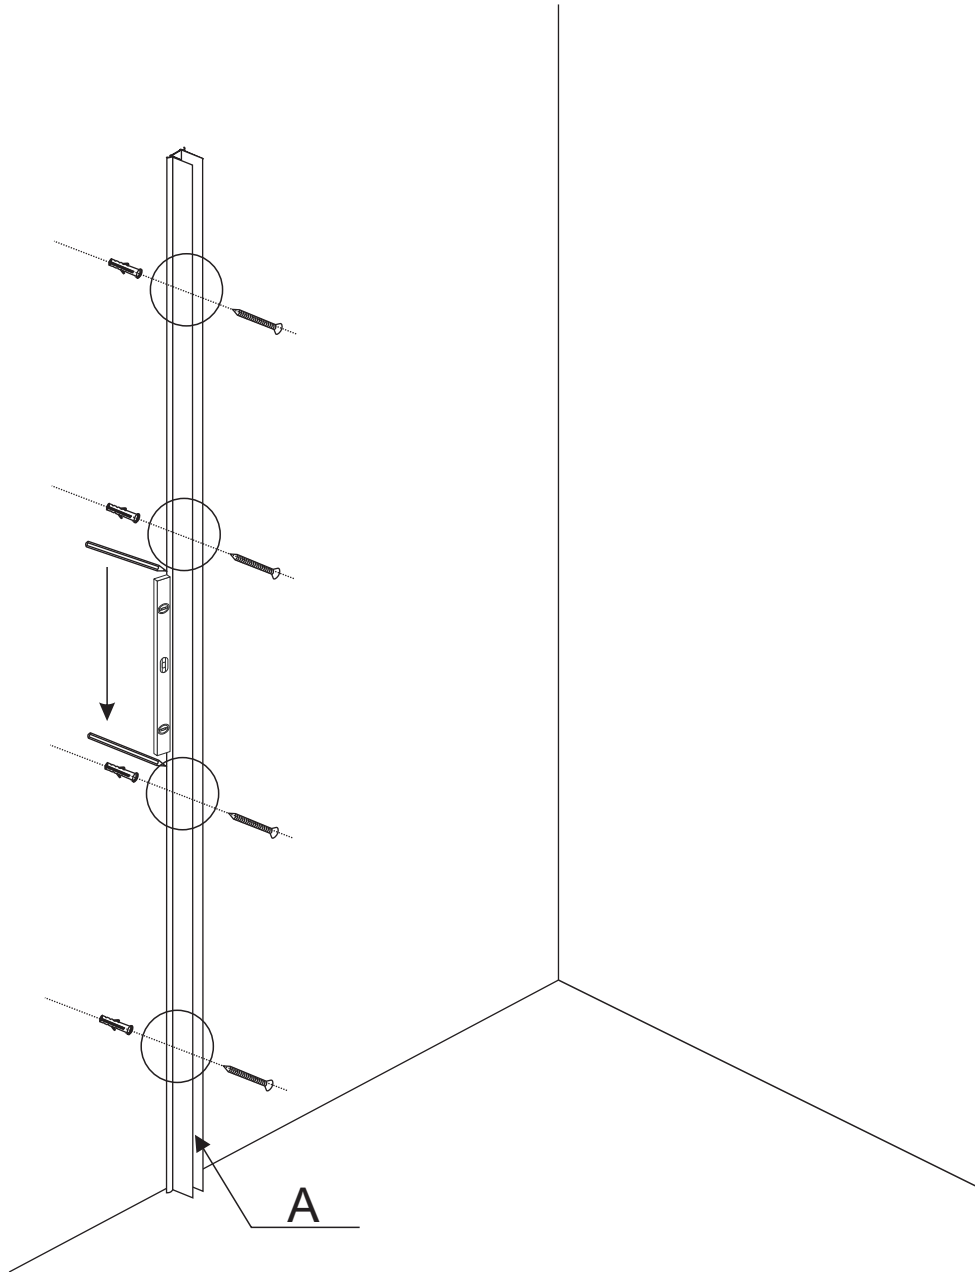

PF-006 SIDE PANEL

Installation instructions

SIZE:70*190CM
80*190CM

Installation instructions

TOOLS REQUIRED(NOT SUPPLIED)

when you're ready to start,make sure that you have the following tools to hand,plenty of space and a clean dry area for assembly.

Two people are needed. Please note:although these instructions are comprehensive,We always recommend that a technically competent installer should undertake installation.

Drill bit to suit wall type
4mm

Installation instructions

4PCS

4PCS

4PCS

1PCS

Installation instructions

Installation instructions

Installation instructions