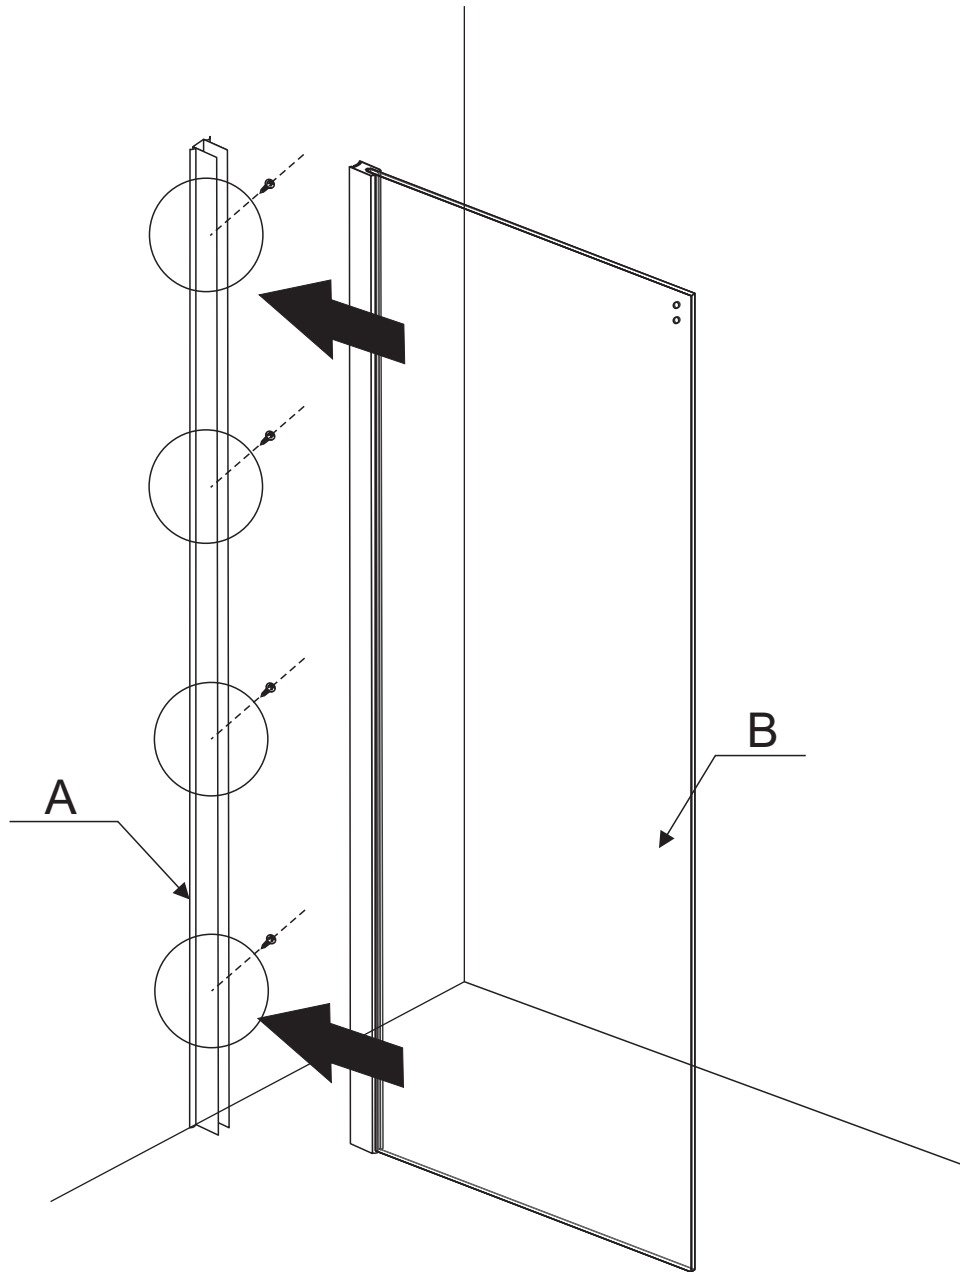

PF-006 SIDE PANEL

Installation instructions

SIZE:70*190CM
80*190CM

Installation instructions

TOOLS REQUIRED(NOT SUPPLIED)

when you're ready to start,make sure that you have the following tools to hand,plenty of space and a clean dry area for assembly.

Installation instructions

4PCS

4PCS

4PCS

1PCS

Installation instructions

Installation instructions

Installation instructions