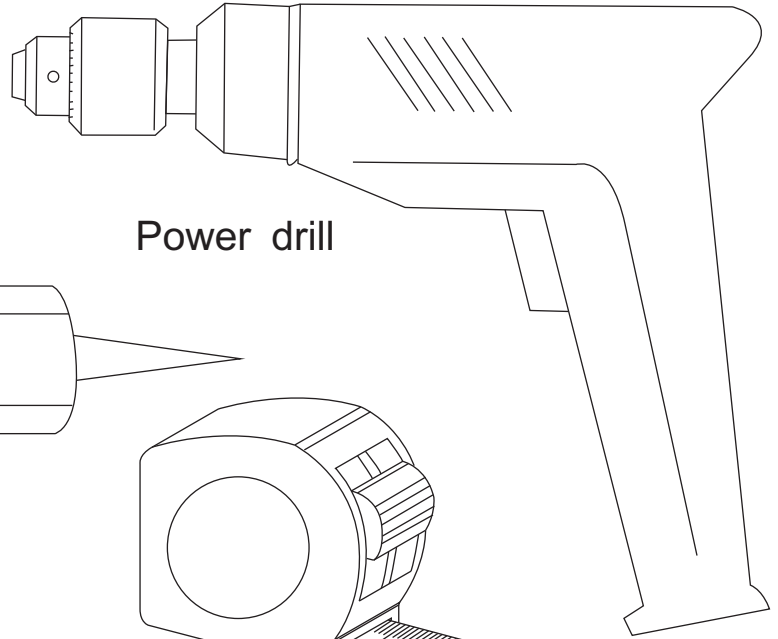

PF-006 SIDE PANEL

Installation instructions

SIZE:70*190CM
80*190CM

Installation instructions

TOOLS REQUIRED(NOT SUPPLIED)

when you're ready to start,make sure that you have the following tools to hand,plenty of space and a clean dry area for assembly.

Two people are needed. Please note:although these instructions are comprehensive,We always recommend that a technically competent installer should undertake installation.

Drill bit to suit wall type
4mm

Power drill

Silicone

Tape measure

Forfex

Rubber Mallet

Pencil

Magnetic cross head screw driver

Level